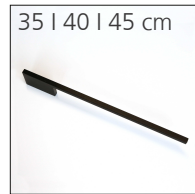

Line Schwarz
Line Schwarz
Line Schwarz